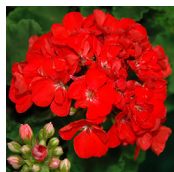

GERANIUM ZONAL PATRIOT

Bright Pink

Bright Red

Dark Red

Fuschia

Pink

Orange

Salmon